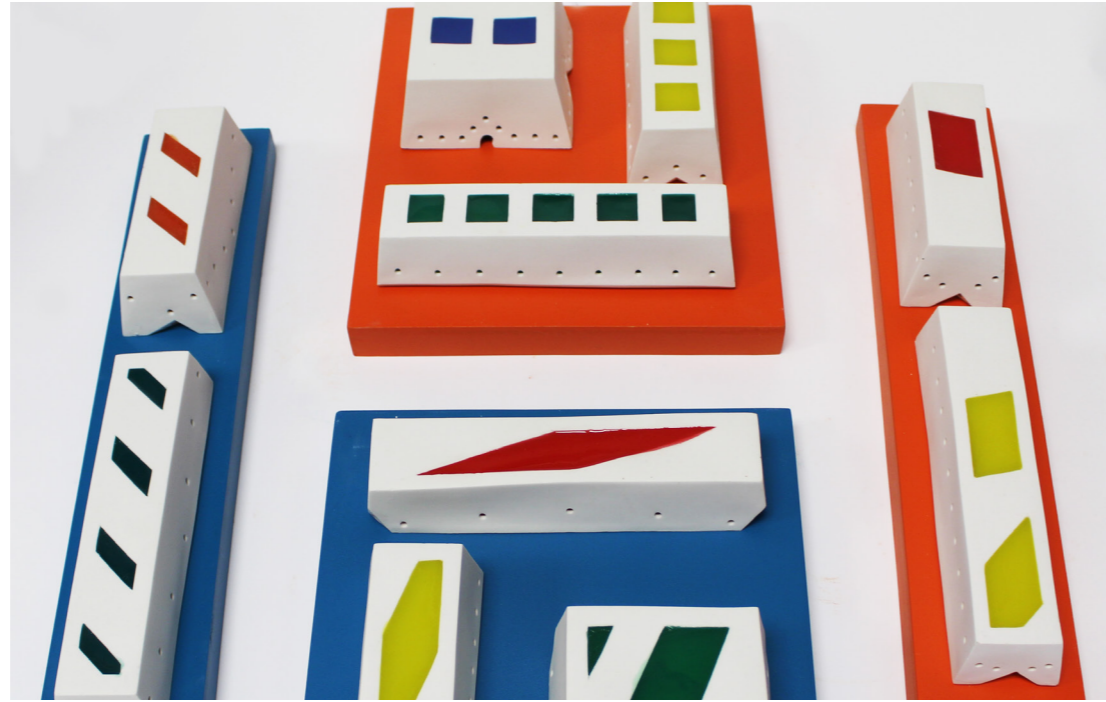

Mini-Compositions