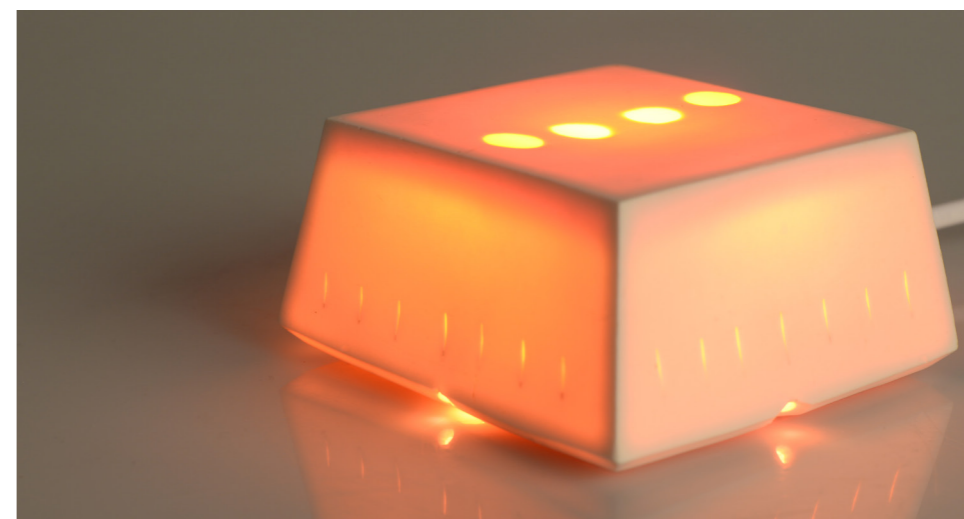

Neon Light Series