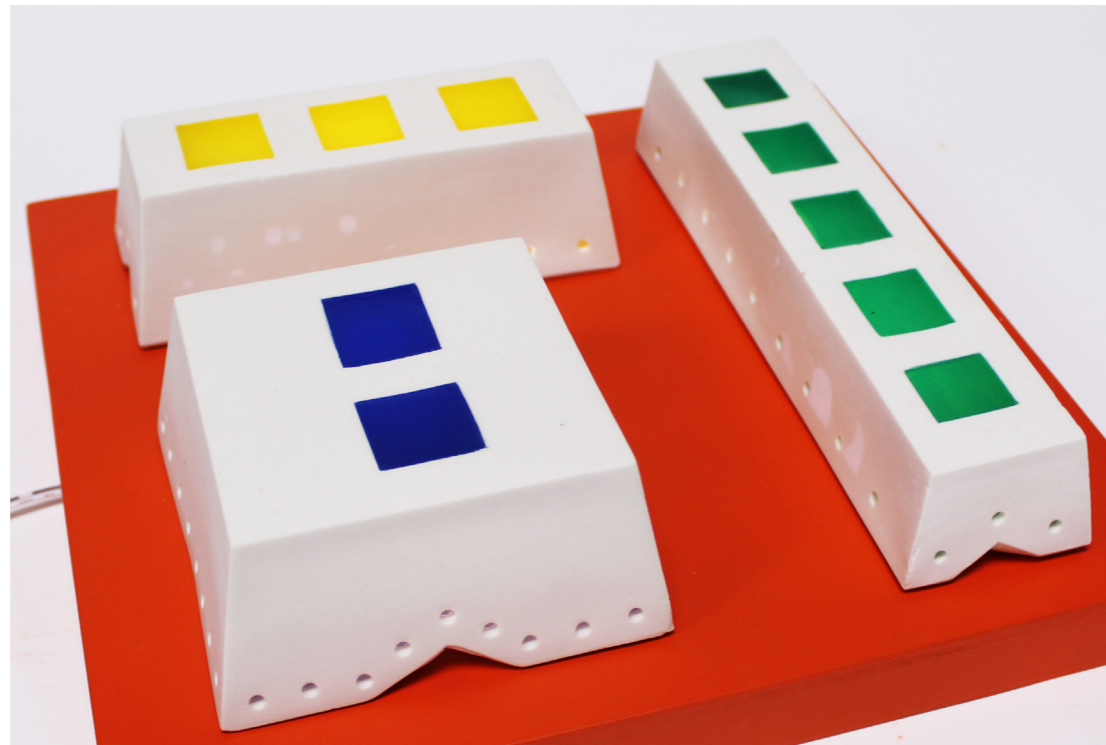

Mini-Compositions