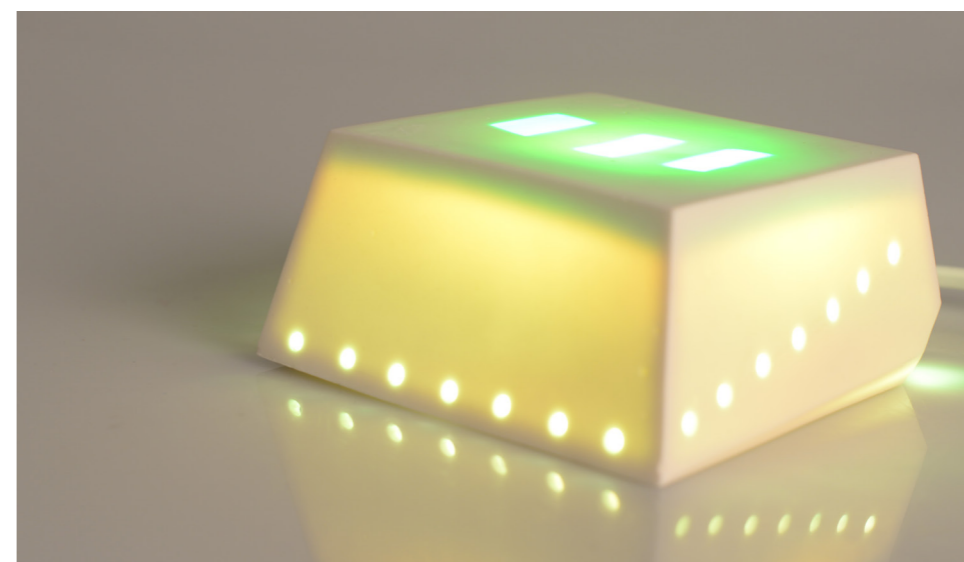

Neon Light Series