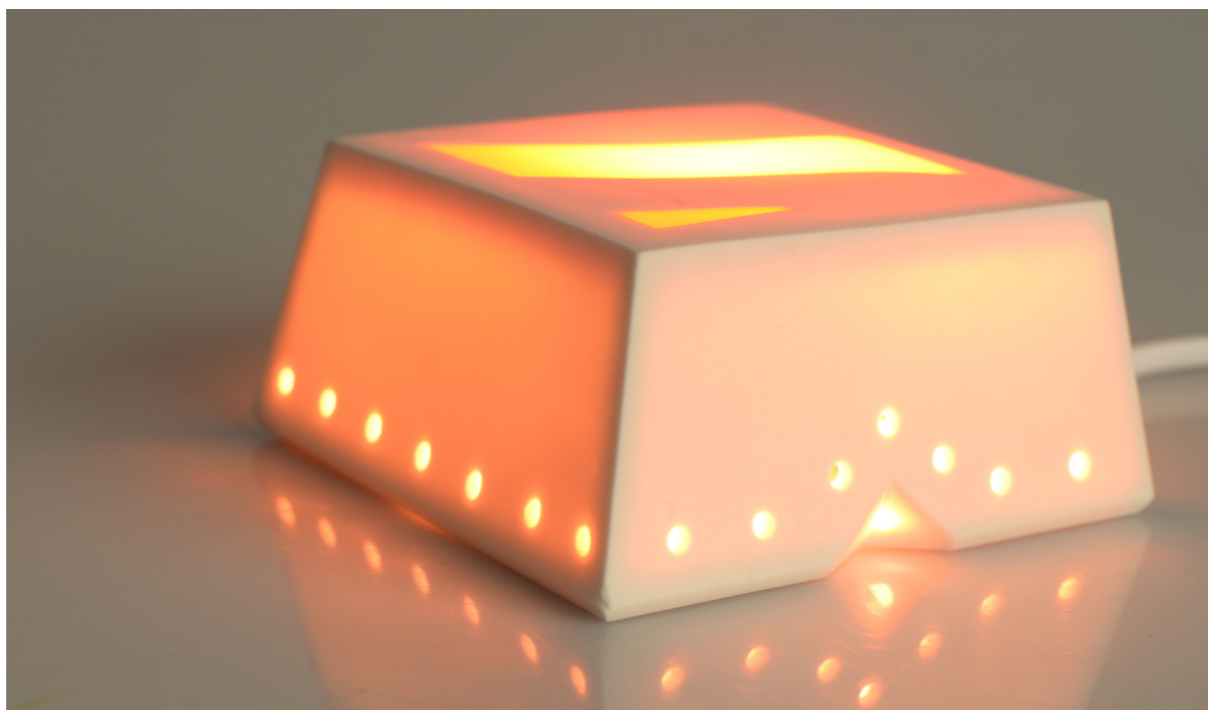

Neon Light Series