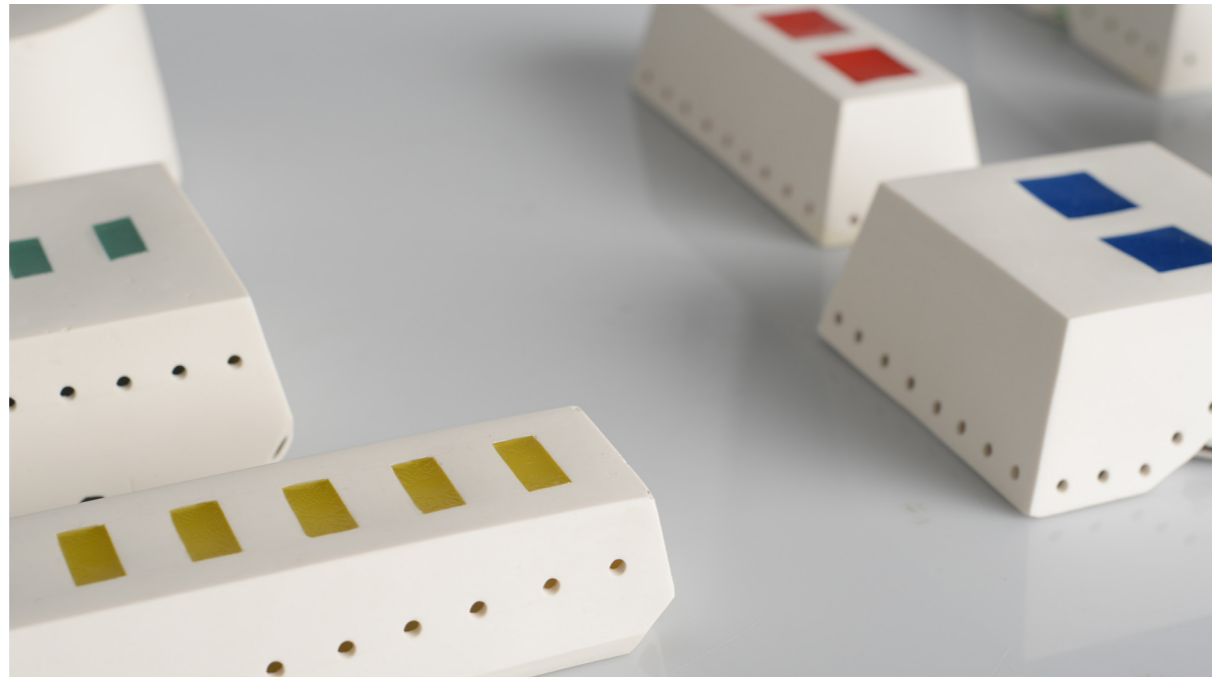

Finished Work