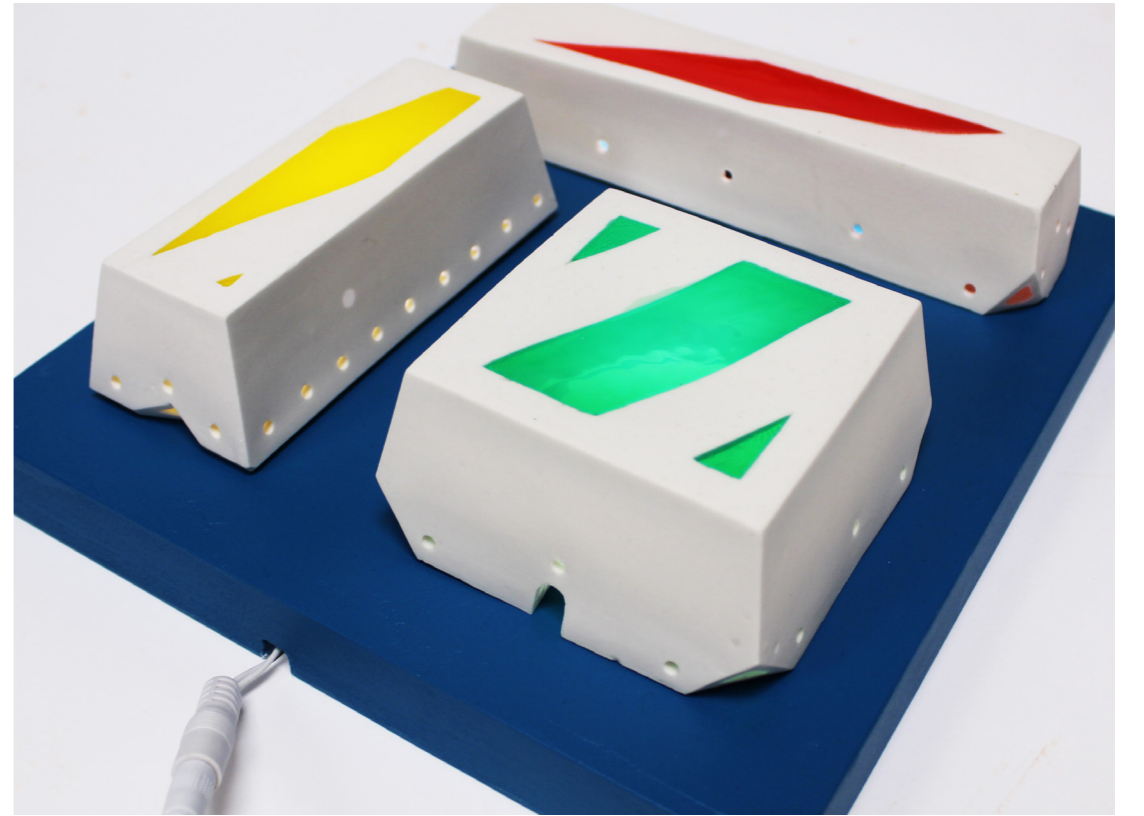

Mini-Compositions